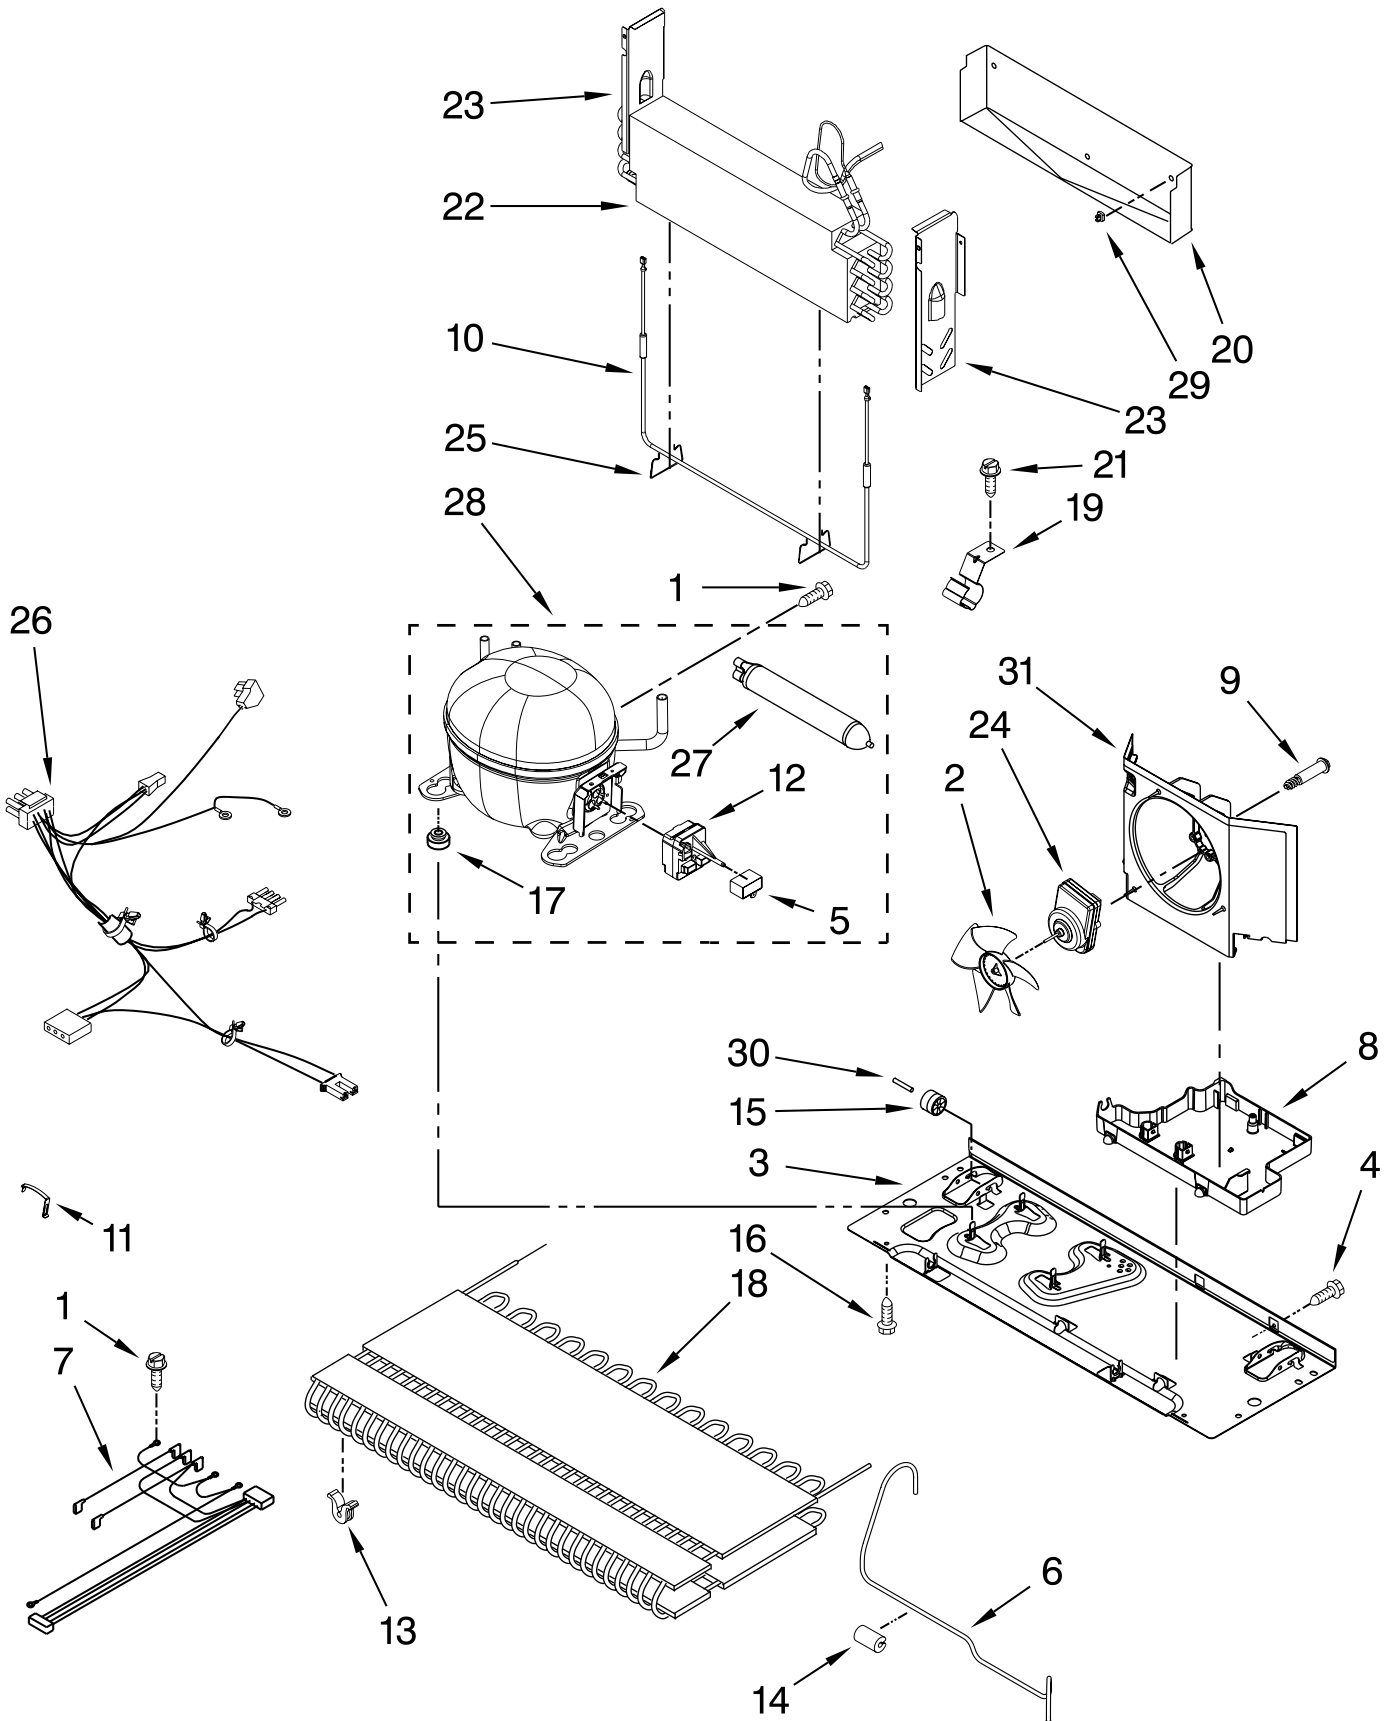

UNIT PARTS

For Models: KBFS25EWWH7, KBFS25EWBL7

(White)

(Black)

FOR ORDERING INFORMATION REFER TO PARTS PRICE LIST

UNIT PARTS

For Models: KBFS25EWWH7, KBFS25EWBL7

(White)   (Black)

Illus. No.	Part No.	DESCRIPTION
1	12992301	Screw
2	12825803	Blade, Fan
3	W10480111	Basepan
4	12990511	Screw
5	2264017	Capacitor
6	W10233569	Tube, Discharge
7	W10292242	Harness, Evap. (Incl.Def.Heater)
8	W10296785	Pan, Drain
9	W10216919	Screw, Shoulder
10	12729129	Heater, Defrost
11	W10216075	Strap, Bale
12	W10330834	Start Device
13	W10137529	Grommet, Cond (4)
14	2319835	Grommet-Condenser
15	12477102	Roller (2)
16	12992101	Screw
17	10835903SP	Grommet (4)

Illus. No.	Part No.	DESCRIPTION
18	W10346415	Condenser
19	W10281329	Clip, Drier
20	W10292803	Tray, Drip
21	12990701	Screw
22	W10317014	Evaporator
23		Dam
	12225702	Right Side
	12225602	Left Side
24	W10239053	Motor, Fan
25	10428101	Clip, Heater
26	W10234025	Harness, Unit with Power Cord
27	W10143759	Drier
28	W10445422	Compressor
29	10623002	Clip, Evaporator
30	12477202	Axle, Roller (2)
31	W10189184	Shroud

Illus. No.	Part No.	DESCRIPTION
Following Parts Not Illustrated and Optional Parts Not Included		

978025	Valve, Access (1/4")
978026	Valve, Access (5/16")
978027	Valve, Access (3/8")
978028	Valve, Access (1/2")
978029	Valve, Access (5/8")
978030	Valve, Access (3/4")
876764	Valve, Access (3/16")

REFRIGERANT CHARGE

5.25 Ozs.
(R-134A)